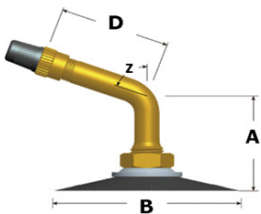

TUBES

TUBE SIZE	VALVE TYPE	FILL TYPE	PART #	BOX QTY
21X7.00-12	JS/2 90°	AIR	9R70NB	10PCS
21X7.00-12	TR218	FOAM	9R71NB	10PCS
24X8.00-14	JS/2 90°	AIR	9R73NB	10PCS
24X8.00-14	TR218	FOAM	TU24814002	35PCS
26X9.00-14.5	JS/2 90°	AIR	9R75NB	10PCS
26X9.00-14.5	TR218	FOAM	9R76NB	10PCS

WHEELS

ROTARY CUTTER WHEELS are designed to withstand shock and vibration, with tight tolerancing to ensure durability and performance. OTR's wheels are protected from corrosion and exposure to extreme weather.