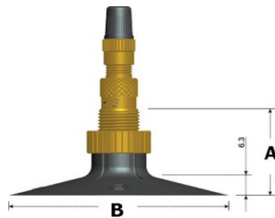

TUBES

TUBE SIZE	VALVE TYPE	FILL TYPE	PART #	BOX QTY
21X7.00-12	JS/2 90°	AIR	9R70NB	10PCS
21X7.00-12	TR218	FOAM	9R71NB	10PCS
24X8.00-14	JS/2 90°	AIR	9R73NB	10PCS
24X8.00-14	TR218	FOAM	TU24814002	35PCS
26X9.00-14.5	JS/2 90°	AIR	9R75NB	10PCS
26X9.00-14.5	TR218	FOAM	9R76NB	10PCS

WHEELS

ROTARY CUTTER WHEELS are designed to withstand shock and vibration, with tight tolerancing to ensure durability and performance. OTR's wheels are protected from corrosion and exposure to extreme weather.